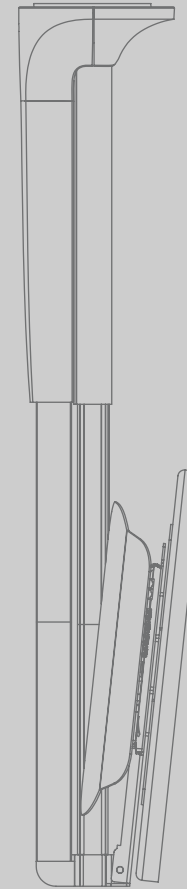

MAJORLift®
holding your emotions

Make way
for emotion.

MAJORLift®
holding your emotions

Make way for emotion.

It comes down, goes up and turns around. It transforms your TV into a design object. And guarantees the best possible viewing experience.

Innovative design.

Gurioli industriart has designed a highly sophisticated suspended television system. Aesthetics and functionality. Beauty and intelligence. Features that put MajorLift® in a class of its own. Just like its owner.

The TV goes up, down and rotates 360°. It can be positioned to any requirement, depending on who is watching and the space available. It makes enjoying life that much easier.

Greater safety.

Installed on the ceiling, the TV is out of reach of children and pets. So it's safer. All the TV cables (power supply, aerial, Scart, HDMI, Internet, etc.) are housed in its structure.

So no dangling cables will get in the way when you're cleaning and pose a potential electrical danger. In two words, greater safety.

Décor and function.

Its shape is elegant. Its lines harmonious. Its aesthetics unrivalled. So it blends seamlessly into any décor. A true example of aesthetic and functional innovation. That reflects the design and functional taste of its owner.