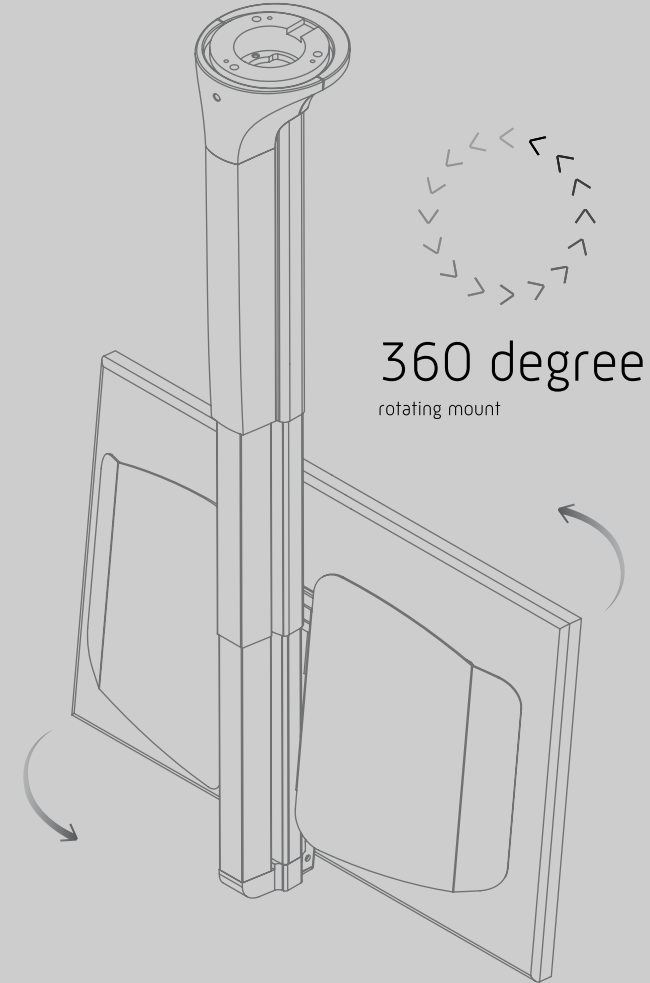

The TV goes up, down and rotates 360°. It can be positioned to any requirement, depending on who is watching and the space available. It makes enjoying life that much easier.

Greater safety.

Installed on the ceiling, the TV is out of reach of children and pets. So it's safer. All the TV cables (power supply, aerial, Scart, HDMI, Internet, etc.) are housed in its structure.

So no dangling cables will get in the way when you're cleaning and pose a potential electrical danger. In two words, greater safety.

Décor and function.

Its shape is elegant. Its lines harmonious. Its aesthetics unrivalled. So it blends seamlessly into any décor. A true example of aesthetic and functional innovation. That reflects the design and functional taste of its owner.