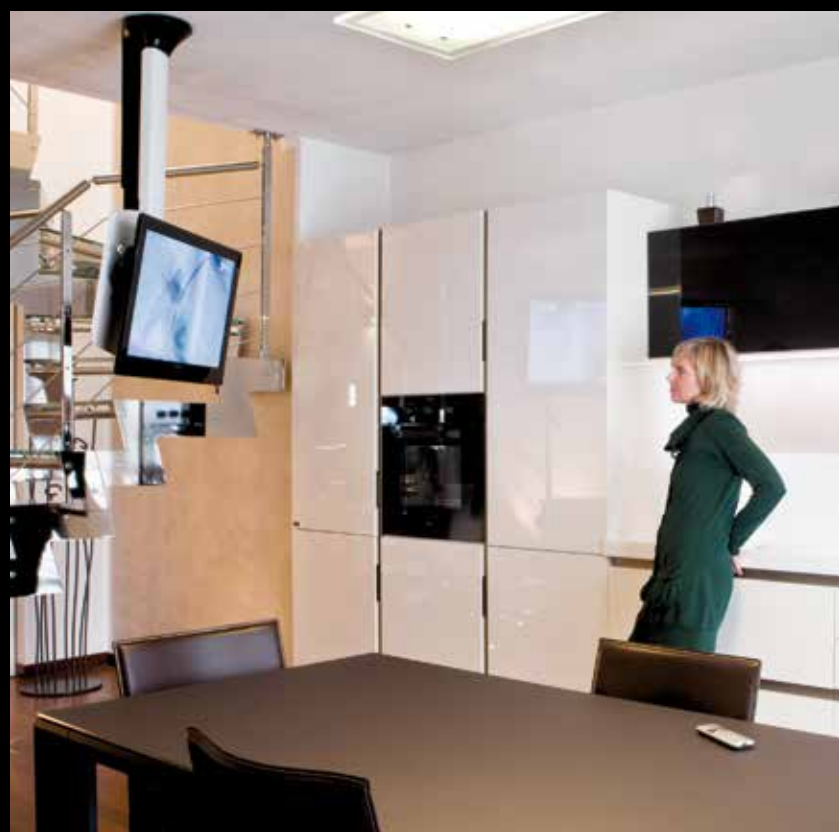

MAJORLift®
holding your emotions

Make way
for emotion.

MAJORLift®
holding your emotions

Make way for emotion.

It comes down, goes up and turns around. It transforms your TV into a design object. And guarantees the best possible viewing experience.

Innovative design.

Gurioli industriart has designed a highly sophisticated suspended television system. Aesthetics and functionality. Beauty and intelligence. Features that put MajorLift® in a class of its own. Just like its owner.

The TV goes up, down and rotates 360°. It can be positioned to any requirement, depending on who is watching and the space available. It makes enjoying life that much easier.

Greater safety.

Installed on the ceiling, the TV is out of reach of children and pets. So it's safer. All the TV cables (power supply, aerial, Scart, HDMI, Internet, etc.) are housed in its structure.

So no dangling cables will get in the way when you're cleaning and pose a potential electrical danger. In two words, greater safety.

Décor and function.

Its shape is elegant. Its lines harmonious. Its aesthetics unrivalled. So it blends seamlessly into any décor. A true example of aesthetic and functional innovation. That reflects the design and functional taste of its owner.