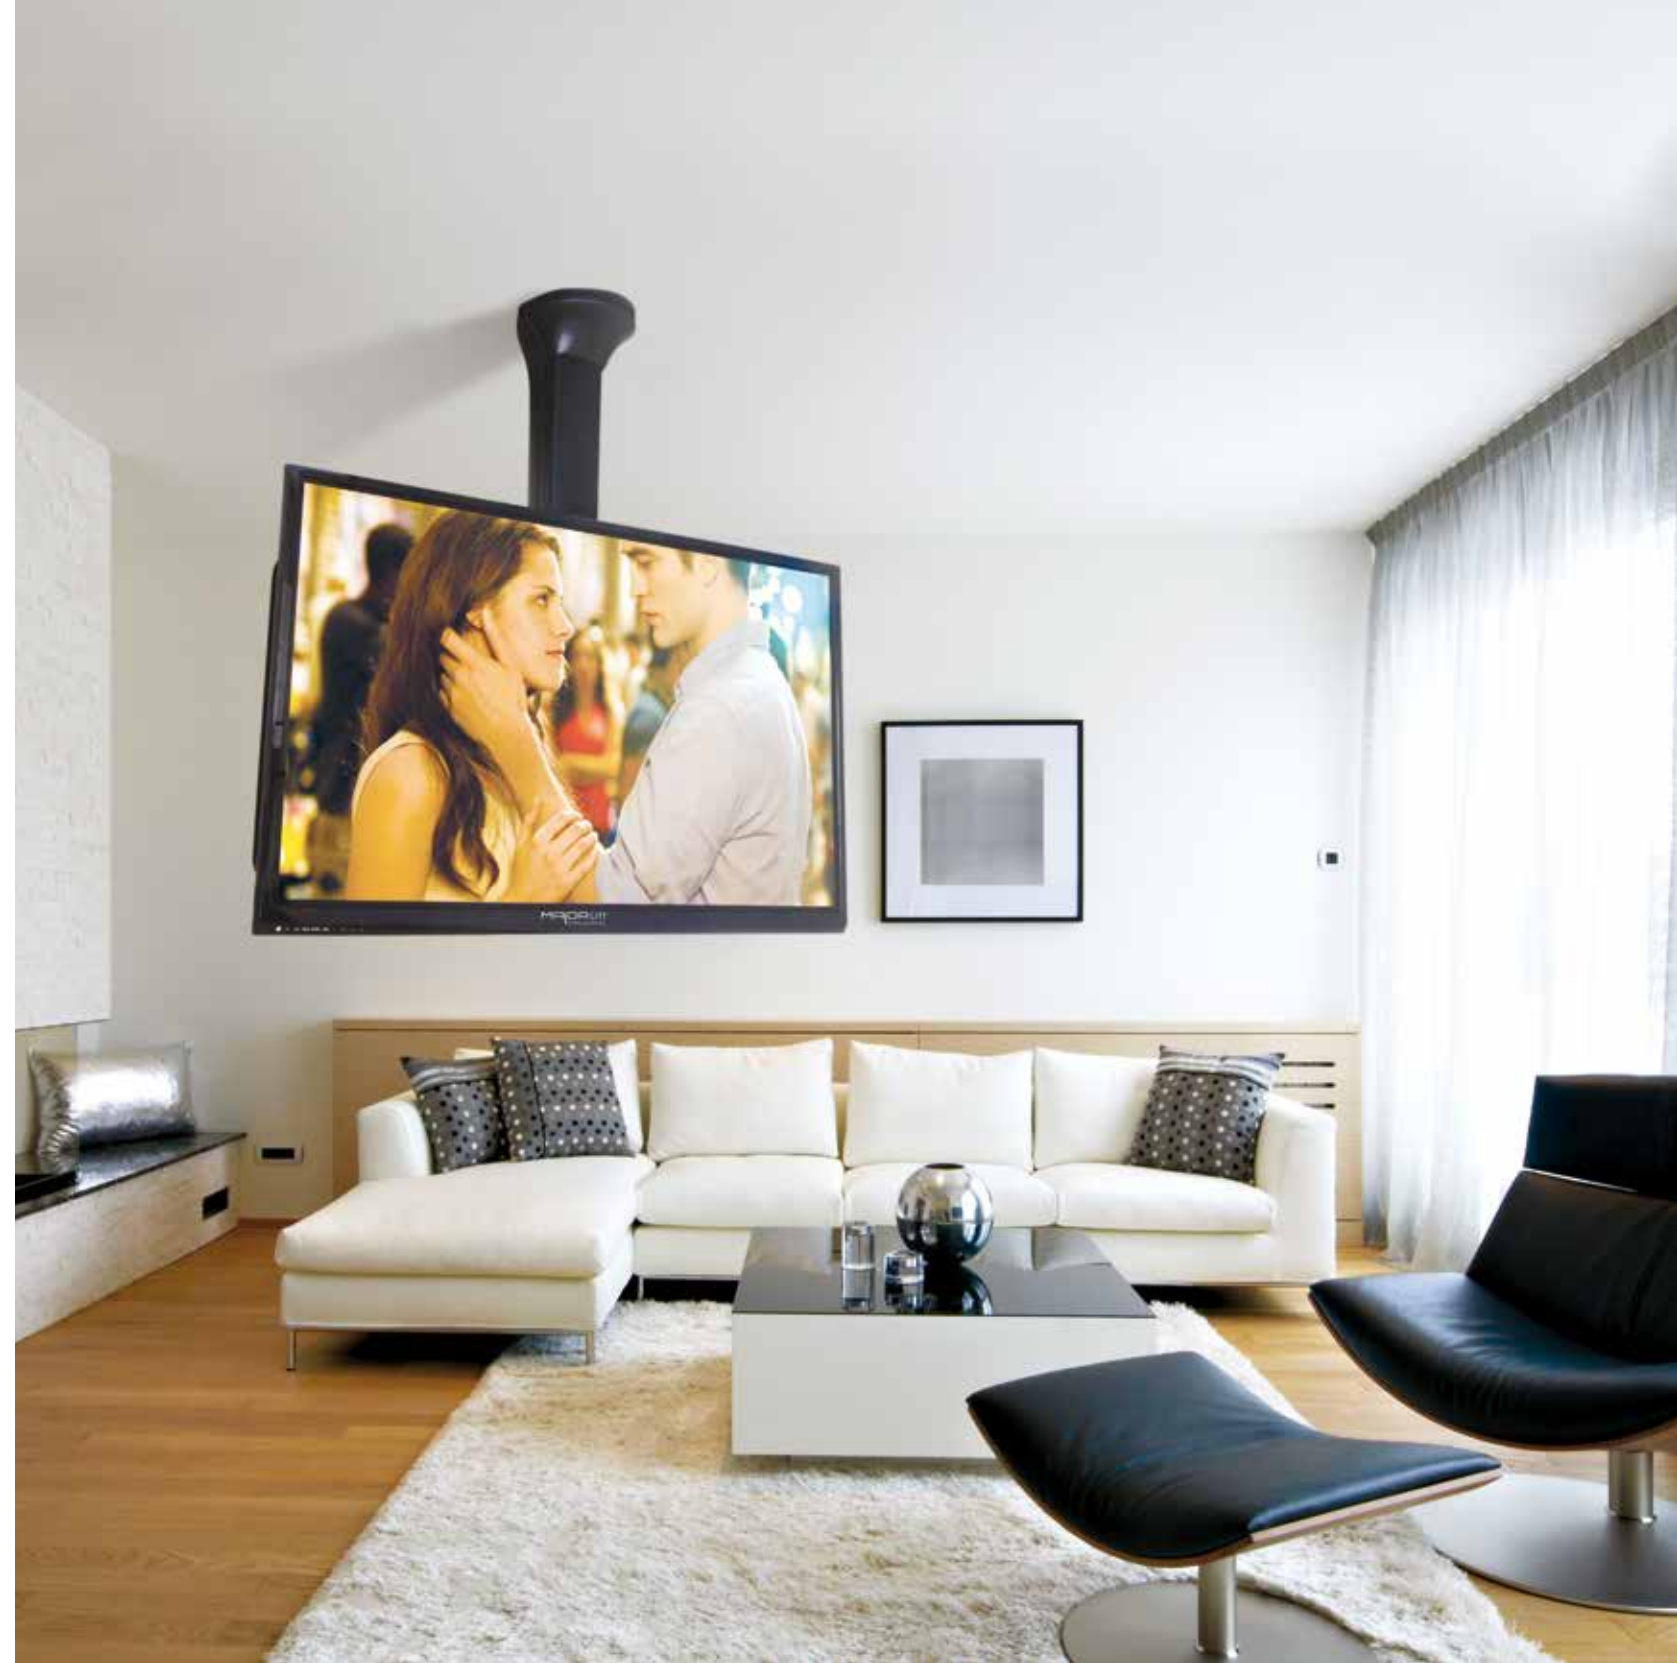

MAJORLift®
holding your emotions

Make way
for emotion.

MAJORLift®
holding your emotions

Make way for emotion.

It comes down, goes up and turns around. It transforms your TV into a design object. And guarantees the best possible viewing experience.

Innovative design.

Gurioli industriart has designed a highly sophisticated suspended television system. Aesthetics and functionality. Beauty and intelligence. Features that put MajorLift® in a class of its own. Just like its owner.

The TV goes up, down and rotates 360°. It can be positioned to any requirement, depending on who is watching and the space available. It makes enjoying life that much easier.

Greater safety.

Installed on the ceiling, the TV is out of reach of children and pets. So it's safer. All the TV cables (power supply, aerial, Scart, HDMI, Internet, etc.) are housed in its structure.